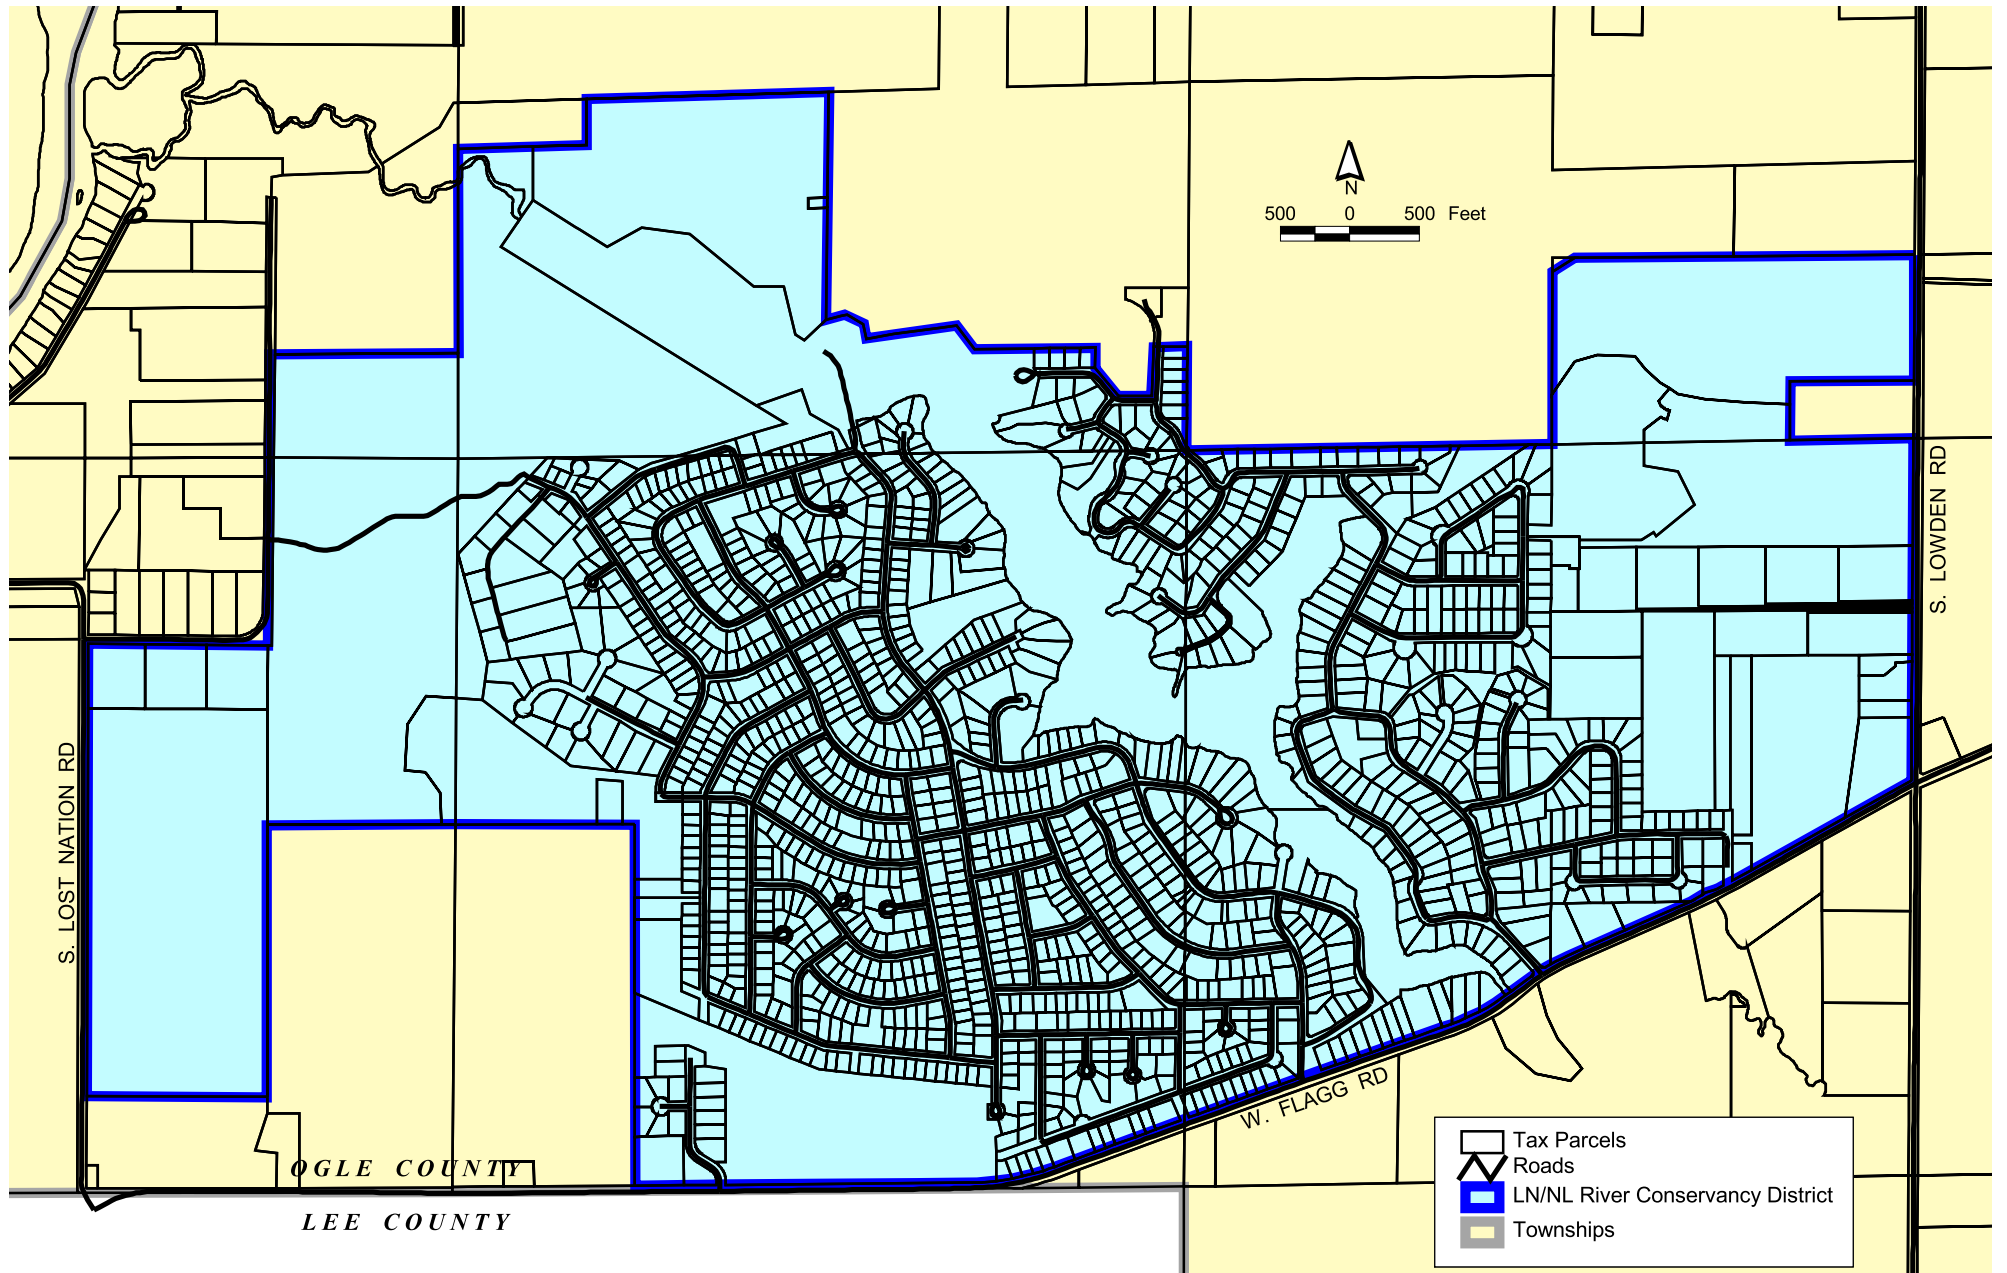

LN/NL RIVER CONSERVANCY DISTRICT

TAYLOR TOWNSHIP, OGLE COUNTY, ILLINOIS

S. LOST NATION RD

S. LOWDEN RD

W. FLAGG RD

OGLE COUNTY

LEE COUNTY

- Tax Parcels
- Roads
- LN/NL River Conservancy District
- Townships