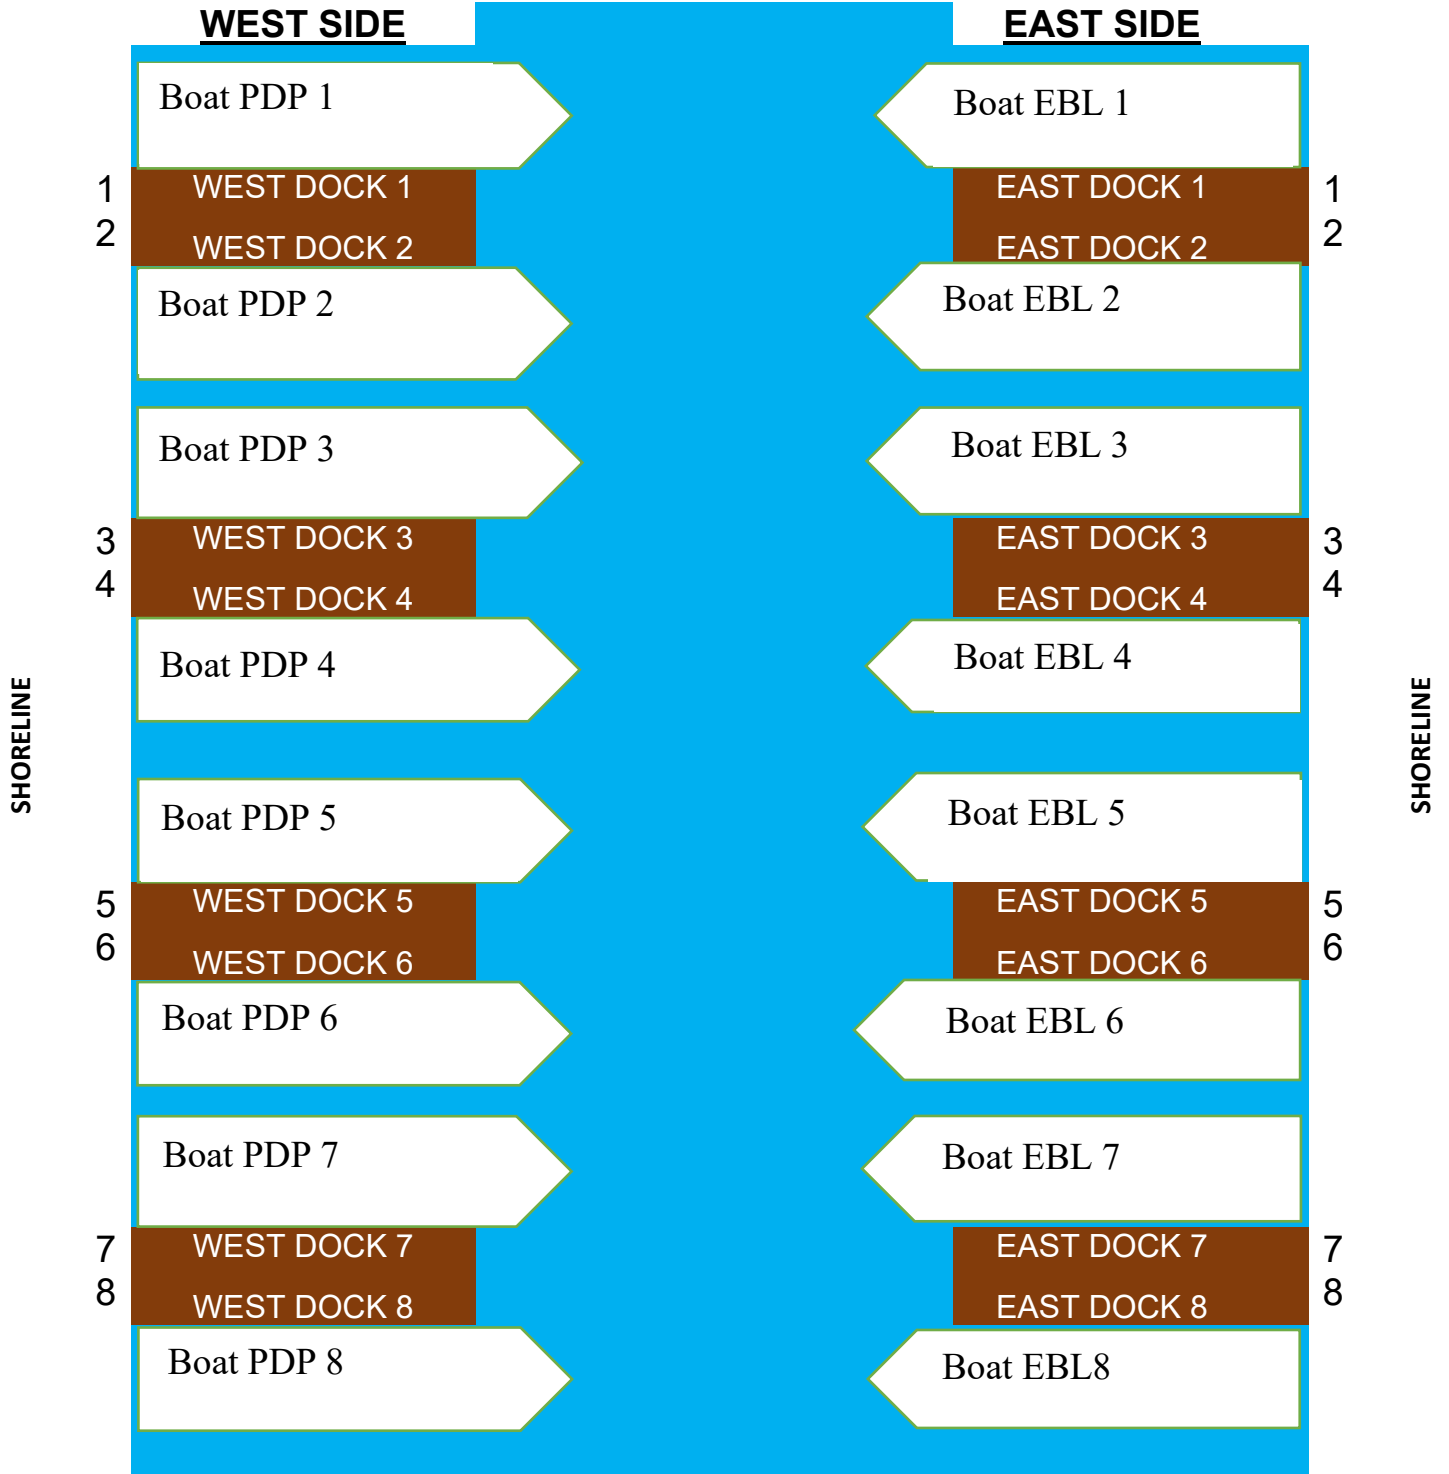

RCD BOAT RENTAL DOCKS

PDP = Park Drive Park

EBL = East Boat Landing